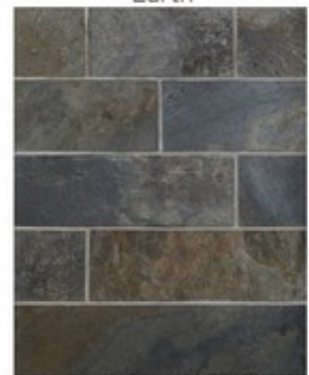

White Gold

Rustic Yellow

Prairie

Earth

Barley

Moss Green

Desert Gold

Iron Mould

Green Gold

Imperial Black

Now Available: Cleft Slate

The texture, color and versatility of cleft slate makes it a go-to material for indoors and outdoors. The 10 neutral colorways echo the hues of sandy beaches, rich earth, craggy cliffs, fields of wheat and old-world iron. It is a grounding and warm addition to rustic and transitional styles. Cleft slate is available in 2x4, 4x4, 3x6, 3x9, 3x12, 6x12 and 12x18 sizes. [See the entire collection.](#)

[Subscribe](#) to our email list

Display Boards

Merchandise the Cleft Slate collection by using the display boards shown above. They measure 12x18 inches and are available for \$25 each.

Join us on Houzz