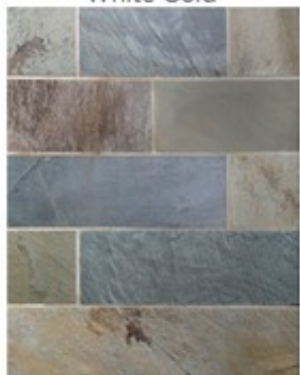

White Gold

Rustic Yellow

Prairie

Earth

Barley

Moss Green

Desert Gold

Iron Mould

Green Gold

Imperial Black

Now Available: Cleft Slate

The texture, color and versatility of cleft slate makes it a go-to material for indoors and outdoors. The 10 neutral colorways echo the hues of sandy beaches, rich earth, craggy cliffs, fields of wheat and old-world iron. It is a grounding and warm addition to rustic and transitional styles. Cleft slate is available in 2x4, 4x4, 3x6, 3x9, 3x12, 6x12 and 12x18 sizes. [See the entire collection.](#)

[Subscribe](#) to our email list

Display Boards

Merchandise the Cleft Slate collection by using the display boards shown above. They measure 12x18 inches and are available for \$25 each.

Join us on Houzz