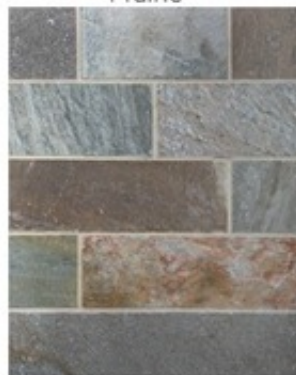

White Gold

Rustic Yellow

Prairie

Earth

Barley

Moss Green

Desert Gold

Iron Mould

Green Gold

Imperial Black

Now Available: Cleft Slate

The texture, color and versatility of cleft slate makes it a go-to material for indoors and outdoors. The 10 neutral colorways echo the hues of sandy beaches, rich earth, craggy cliffs, fields of wheat and old-world iron. It is a grounding and warm addition to rustic and transitional styles. Cleft slate is available in 2x4, 4x4, 3x6, 3x9, 3x12, 6x12 and 12x18 sizes. [See the entire collection.](#)

[Subscribe](#) to our email list

Display Boards

Merchandise the Cleft Slate collection by using the display boards shown above. They measure 12x18 inches and are available for \$25 each.

Join us on Houzz